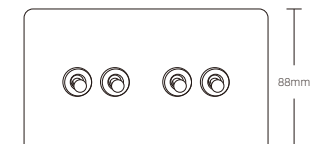

45A cooker unit
250V/13A+45A

148mm